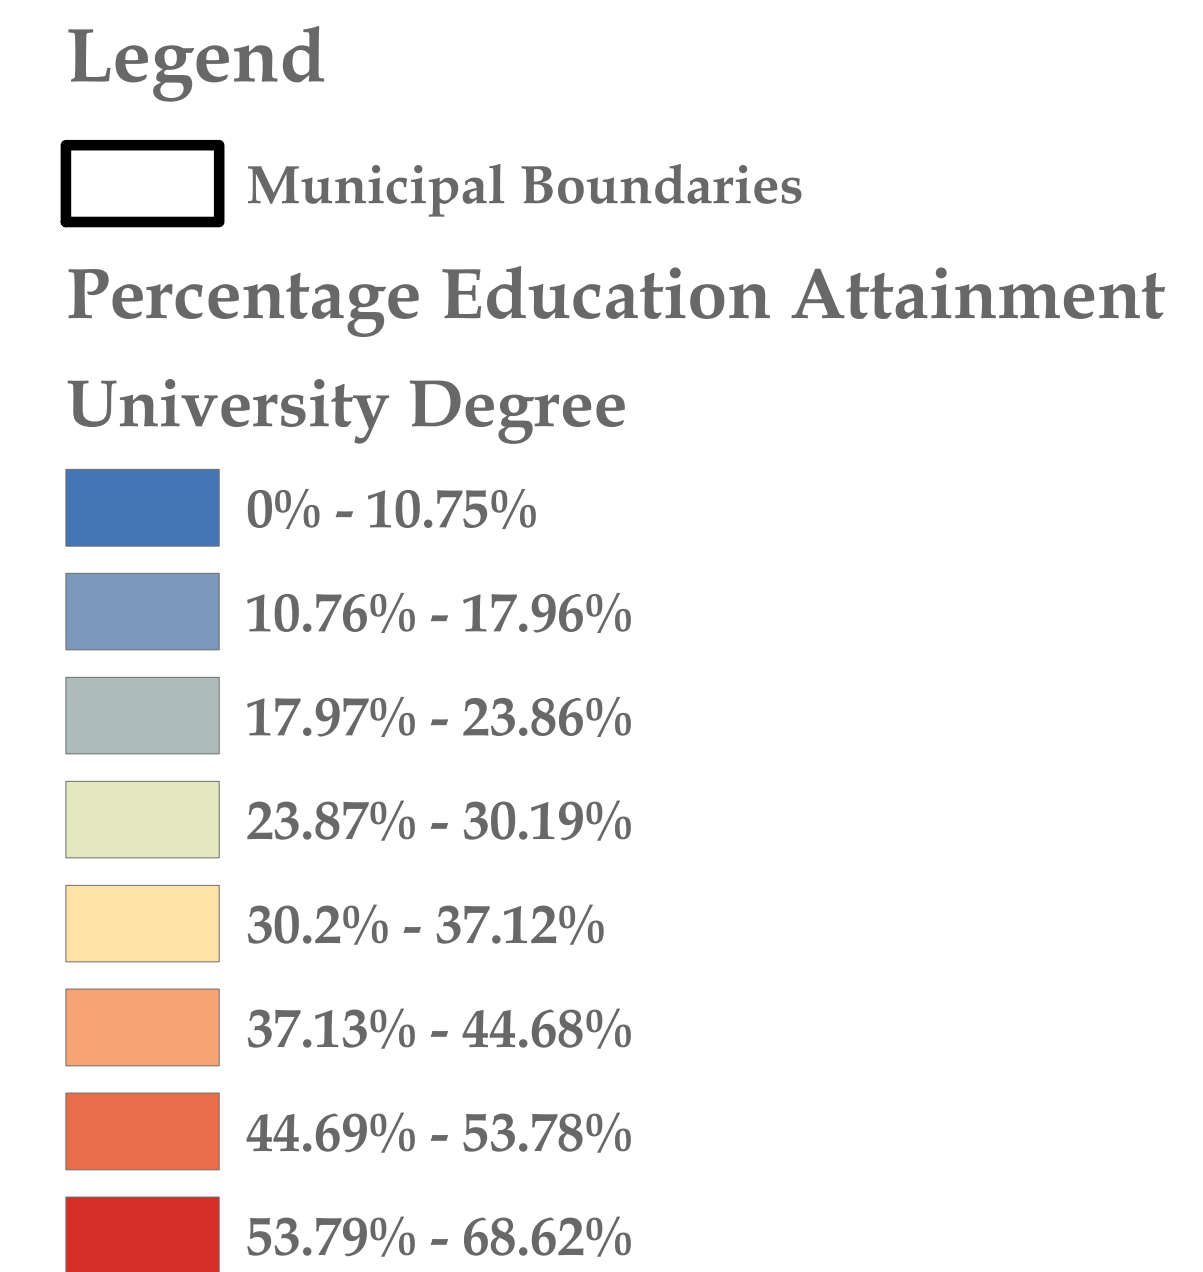

Greater Toronto Area Education Attainment: University Degree 2017

Data Source: DMTI 2016 CanMap Street Files, Environics Analytics Demographic Data 2016
 Projection: UTM NAD83, Zone 17
 Date of Publication: April 17, 2017
 Author: This Map has been produced by the Commercial Network of The Toronto Real Estate Board.
 Disclaimer: No warranty or representation is made as to the accuracy thereof and is submitted to errors, omissions and other conditions. © Toronto Real Estate Board, 2017